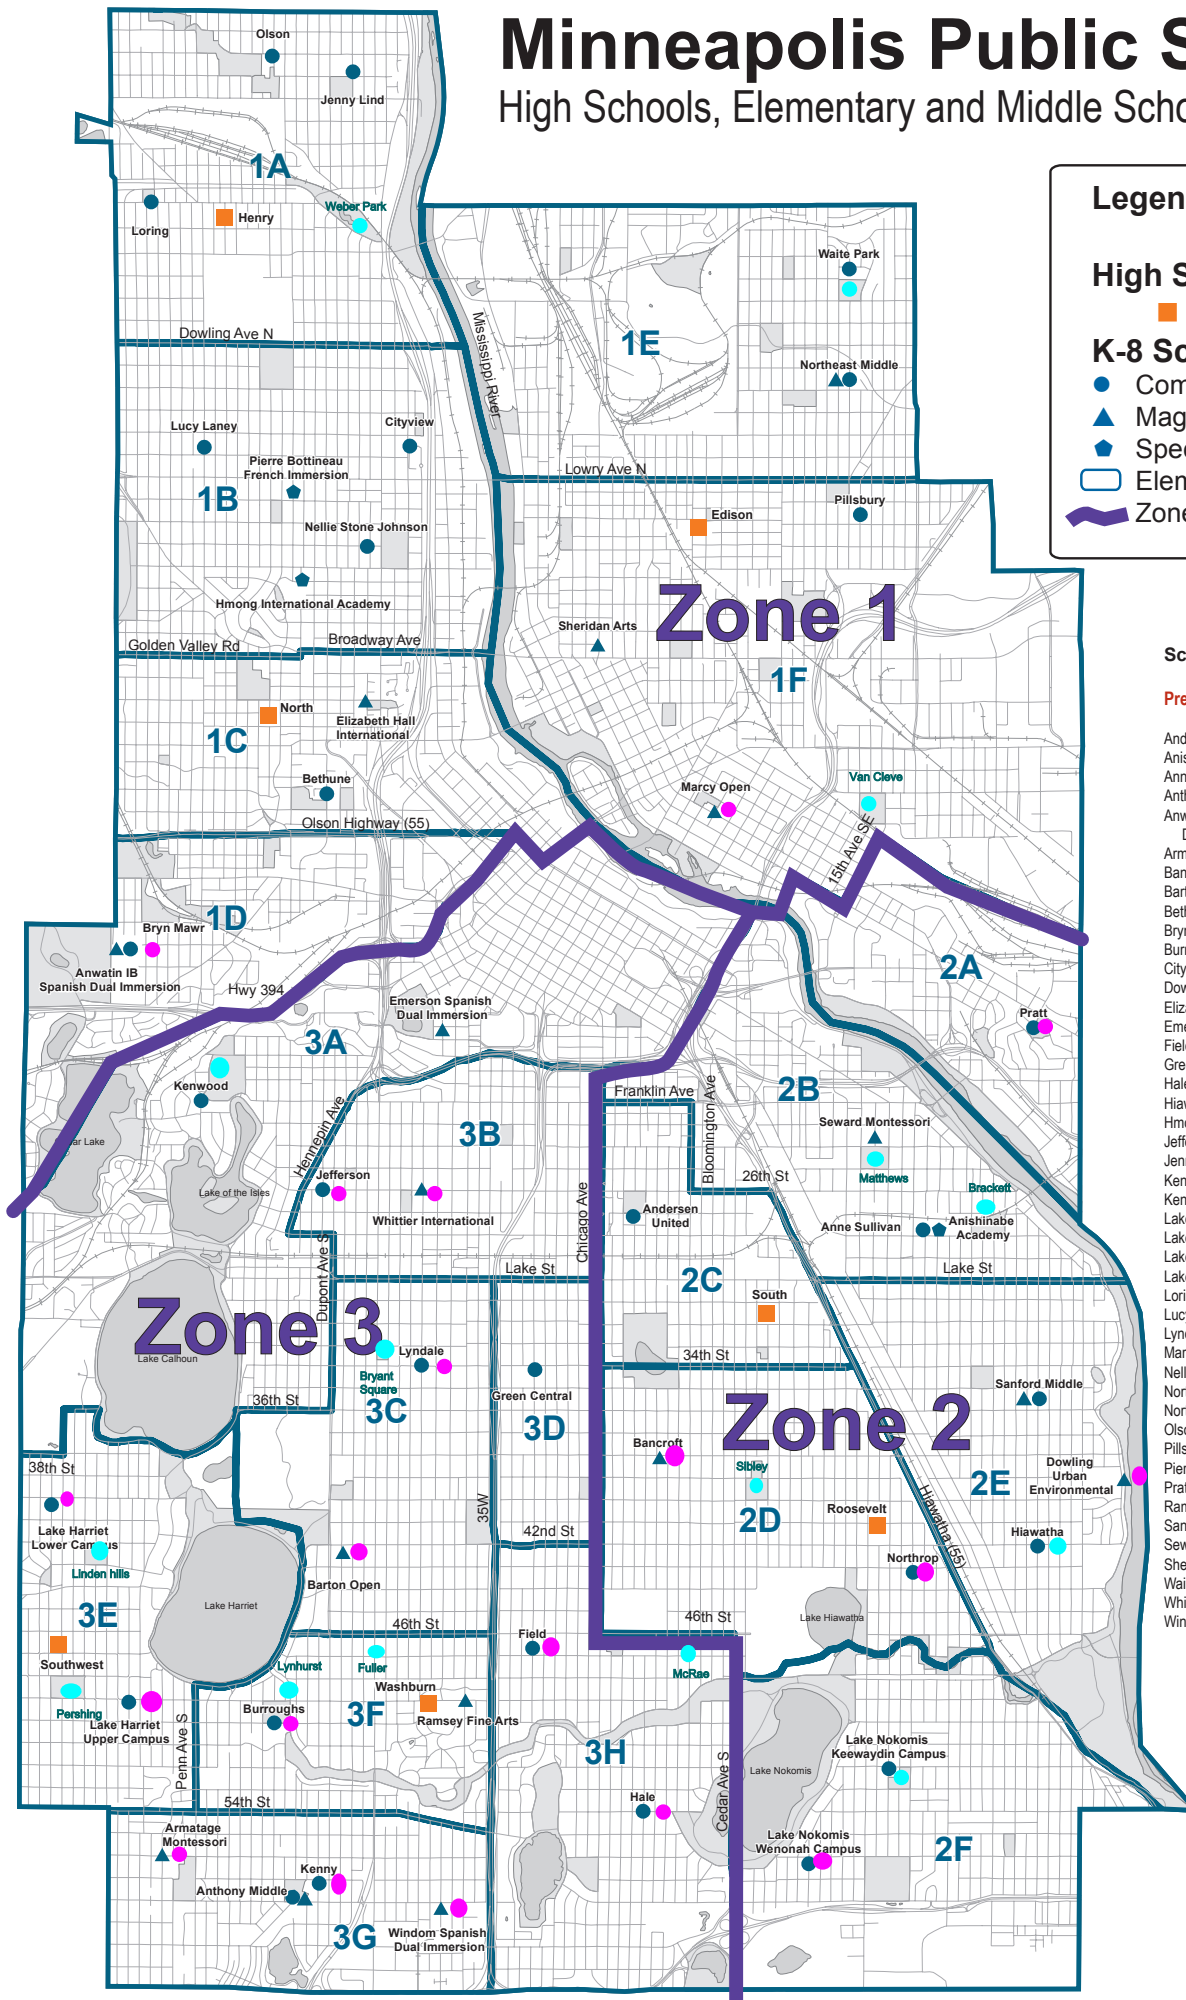

Minneapolis Public Schools

High Schools, Elementary and Middle Schools for 2011-2012

Legend

- Mpls. Kids
- Rec Plus
- High School
- K-8 Schools**
 - Community
 - ▲ Magnet
 - ◆ Specialty
 - Elementary Attendance Areas
 - Zone Boundary

School Locations

Pre-K-8 School **Grades Area**

Andersen United Community	Pre-K-8	2C
Anishinabe Academy	Pre-K-8	2B
Anne Sullivan Communications	Pre-K-8	2B
Anthony	6-8	3G
Anwatin Spanish		
Dual Immersion -IB	6-8	1D
Armatage Montessori	K-5	3G
Bancroft	Pre-K-5	2D
Barton Open	K-8	3C
Bethune	Pre-K-5	1C
Bryn Mawr	Pre-K-5	1D
Burroughs	K-5	3F
Cityview	6-8	1B
Dowling Urban Environmental	K-5	2E
Elizabeth Hall International	Pre-K-5	1C
Emerson Spanish Dual Immersion	Pre-K-5	3A
Field	5-8	3H
Green Central	Pre-K-8	3D
Hale	K-4	3H
Hiawatha	K-5	2E
Hmong International Academy	Pre-K-8	1B
Jefferson	Pre-K-8	3B
Jenny Lind	Pre-K-4	1A
Kenny	Pre-K-5	3G
Kenwood	K-5	3A
Lake Harriet Lower Campus	K-2	3E
Lake Harriet Upper Campus	3-8	3E
Lake Nokomis - Keewaydin Campus	4-8	2F
Lake Nokomis - Wenonah Campus	K-3	2F
Loring	Pre-K-5	1A
Lucy Laney	Pre-K-8	1B
Lyndale	Pre-K-5	3C
Marcy Open	K-8	1F
Nellie Stone Johnson	Pre-K-8	1B
Northeast Middle	6-8	1E
Northrop	Pre-K-5	2D
Olson	5-8	1A
Pillsbury	Pre-K-5	1F
Pierre Bottineau	K-1	1B
Pratt	Pre-K-5	2A
Ramsey Arts	K-8	3F
Sanford Middle	6-8	2E
Seward Montessori	K-8	2B
Sheridan Arts	Pre-K-8	1F
Waite Park	Pre-K-5	1E
Whittier International	Pre-K-5	3B
Windom Spanish Dual Immersion	Pre-K-5	3G

High School (9-12)

	Area
Edison	1F
Henry	1A
North	1C
Roosevelt	2D
South	2C
Southwest	3E
Washburn	3F